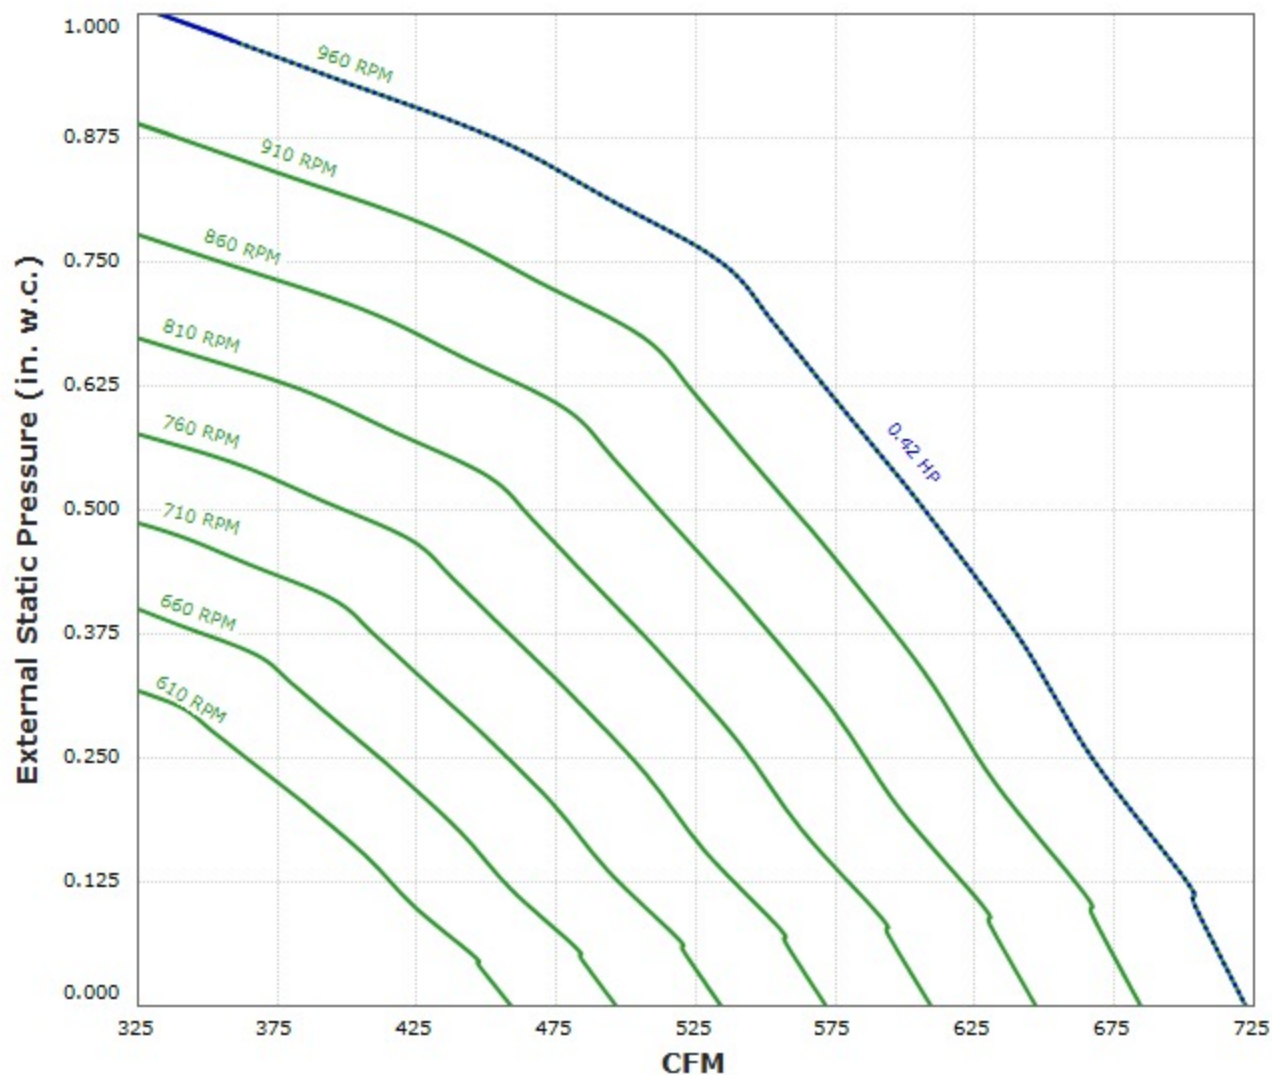

CFA 700RA Performance Curve

Max Sizeable RPM = 960 RPM. Curve shown extended beyond this point for reference only.

Motor Broan 313 W, 120V has an rpm range of 576 to 960.

Performance shown is certified for Installation Type B: Free inlet, Ducted outlet. Performance ratings include the effects of inlet grille and backdraft damper in the airstream. Speed (RPM) shown is nominal. Performance is based on actual speed of test.